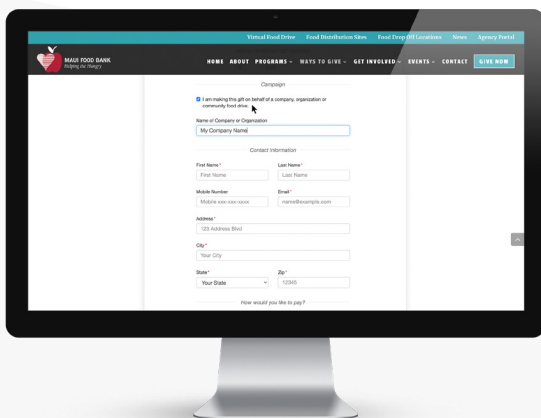

Go to MauiFoodBank.org/virtual-food-drive or visit our homepage and then click on “Virtual Food Drive” in the menu at the top.

2 Start Shopping

Click on the plus sign next to each food item to add donations to your cart! When you are done selecting items, scroll down to check out.

3 Check Out

To add the name of your organization, check the box that says “I am making this gift on behalf of a company, organization or community food drive.” Then for the final step, enter your credit card info to complete your purchase. Your gift will help feed the hungry right here in Maui County—*Mahalo!*