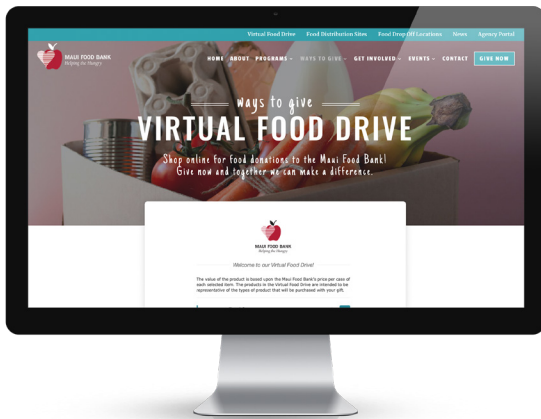

Help feed the hungry on Maui by shopping at our Virtual Food Drive

MAUI FOOD BANK
Helping the Hungry

Follow these fun, easy, simple steps to shop online for donations to the Maui Food Bank!

1 Visit Our Website

Go to MauiFoodBank.org/virtual-food-drive or visit our homepage and then click on “Virtual Food Drive” in the menu at the top.

2 Start Shopping

Click on the plus sign next to each food item to add donations to your cart! When you are done selecting items, scroll down to check out.