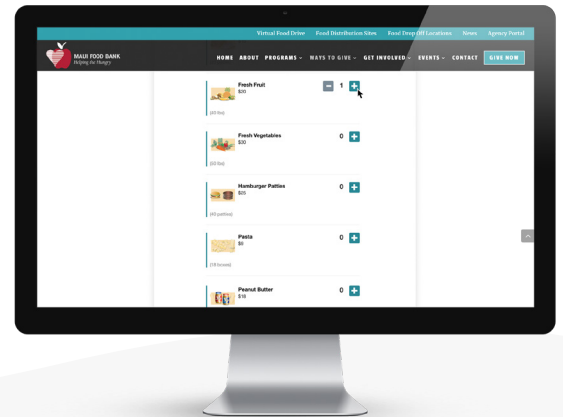

Help feed the hungry on Maui by shopping at our Virtual Food Drive

MAUI FOOD BANK
Helping the Hungry

Follow these fun, easy, simple steps to shop online for donations to the Maui Food Bank!

1 Visit Our Website

Go to MauiFoodBank.org/virtual-food-drive or visit our homepage and then click on “Virtual Food Drive” in the menu at the top.

2 Start Shopping

Click on the plus sign next to each food item to add donations to your cart! When you are done selecting items, scroll down to check out.